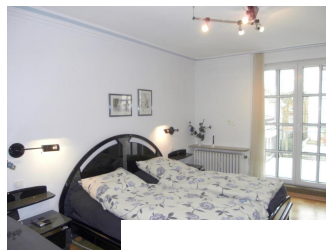

Other dates

District	Hardtberg
Deposit	1.930,00 EUR
Floor	2.Floor
Available until	Open-ended
Minimum rental length	90 days
Smoking / Nonsmoker	Non-smokers only
Balcony	yes

Facilities

- Wannenbad
- Balkon
- Bett: doppel
- Anschluss: Kabel
- Fernseher
- Spülmaschine
- **bathroom**
- with washing machine
- **flooring material**
- parquet
- **kitchen**
- with dishwasher
- **technics**
- TV
- Parkett
- Einbauküche
- Waschmaschine
- Geschirr/Besteck
- Bad/ Wanne
- PKW Parkmöglichkeit
- fitted kitchen