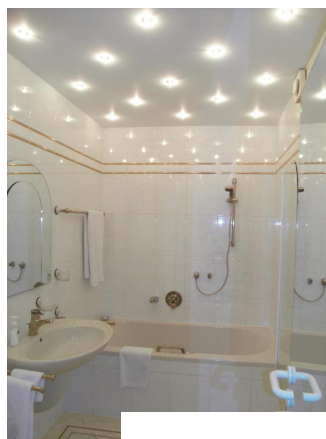

Website synopsis

<http://bonn.homecompany.de/en/object/1341>