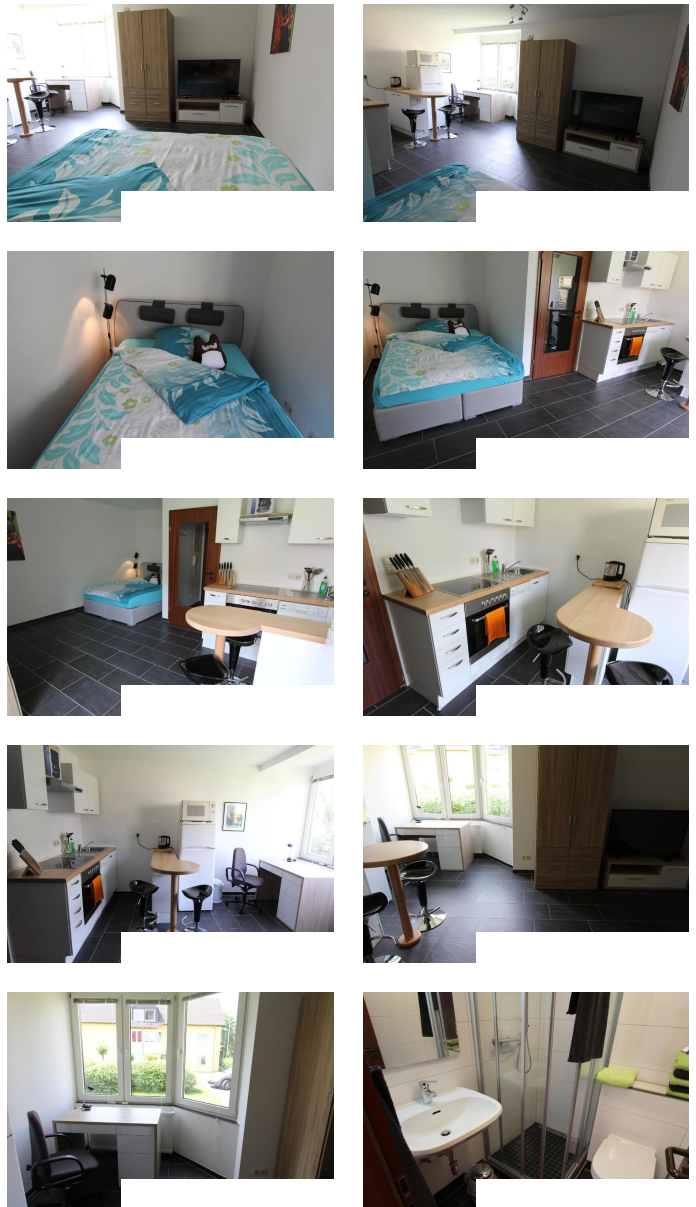

apartment / short-term rental / Bonn

short-term rental apartment	Rent incl. add. costs 845,00 EUR per Month	Living space ca. 30,00 qm	Number of rooms 1,0	Available from 11.10.2019

Other dates

District	Beuel
Deposit	1.620,00 EUR
Floor	Bottom floor
Available until	Open-ended
Minimum rental length	185 days
Smoking / Nonsmoker	Non-smokers only

Facilities

- PKW Tiefgarage
- Spülmaschine
- löffelfertig
- Bettwäsche/Handtüche..
- Bad/ Dusche
- **bathroom**
- with shower
- **flooring material**
- tiles
- **kitchen**
- with dishwasher
- Bett: doppel
- Pantryküche
- Geschirr/Besteck
- Fliesen

References

Please read our Notes on currency conversion under <http://www.homecompany.de/en/currency-info>

Website synopsis

<http://bonn.homecompany.de/en/object/AG62352>

Description