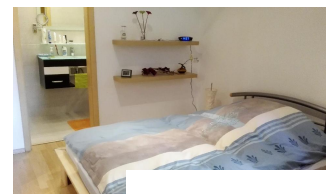

Website synopsis

<http://bonn.homecompany.de/en/object/AG62627>

Description

Print out 21.10.2019