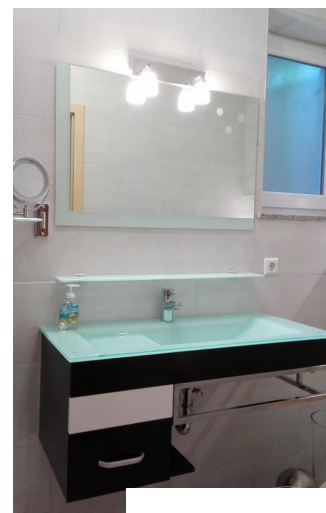

Website synopsis

<http://bonn.homecompany.de/en/object/AG62627>

Description

Print out 21.10.2019