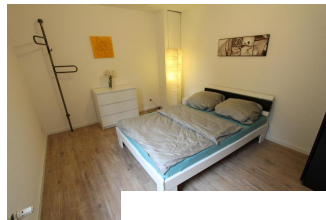

References

Please read our Notes on currency conversion under <http://www.homecompany.de/en/currency-info>