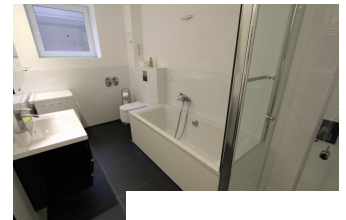

References

Please read our Notes on currency conversion under <http://www.homecompany.de/en/currency-info>