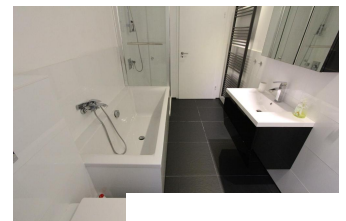

Website synopsis

<http://bonn.homecompany.de/en/object/AG62637>