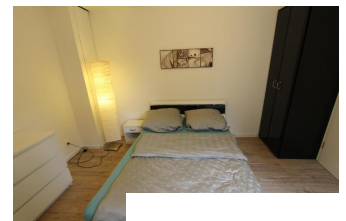

apartment / short-term rental / Siegburg

short-term rental apartment	Rent incl. add. costs 845,00 EUR per Month	Living space ca. 53,00 qm	Number of rooms 2,0	Available from 31.12.2019
--------------------------------	---	------------------------------	------------------------	------------------------------

Other dates

District	Kaldauen
Deposit	1.690,00 EUR
Floor	Bottom floor
Available until	Open-ended
Minimum rental length	90 days
Smoking / Nonsmoker	Non-smokers only

Facilities

- PKW Parkmöglichkeit
- Bad/ Wanne
- löffelfertig
- Mikrowelle
- Bett: doppel
- Laminat
- **bathroom**
- with shower
- **flooring material**
- laminate
- **technics**
- TV
- Bad/ Dusche
- Geschirr/Besteck
- Pantryküche
- Bettwäsche/Handtüche..
- Fernseher
- Waschmaschine
- with washing machine