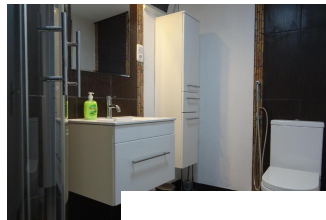

Website synopsis

<http://bonn.homecompany.de/en/object/AG63506>