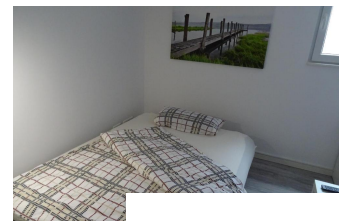

Other dates

District	Rath
Deposit	1.180,00 EUR
Floor	Basement
Available until	Open-ended
Minimum rental length	30 days
Smoking / Nonsmoker	Non-smokers only

Facilities

- Waschmaschine
 - Bett: Bettsofa
 - Pantryküche
 - löffelfertig
 - Fernseher
 - **bathroom**
 - with shower
 - **technics**
 - TV
- Trockner
 - Bad/ Dusche
 - Mikrowelle
 - Geschirr/Besteck
 - Bettwäsche/Handtüche..
 - with washing machine