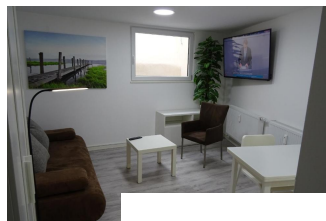

Other dates

District	Rath
Deposit	1.180,00 EUR
Floor	Basement
Available until	Open-ended
Minimum rental length	30 days
Smoking / Nonsmoker	Non-smokers only

Facilities

- Waschmaschine
 - Bett: Bettsofa
 - Pantryküche
 - löffelfertig
 - Fernseher
 - **bathroom**
 - with shower
 - **technics**
 - TV
- Trockner
 - Bad/ Dusche
 - Mikrowelle
 - Geschirr/Besteck
 - Bettwäsche/Handtüche..
 - with washing machine