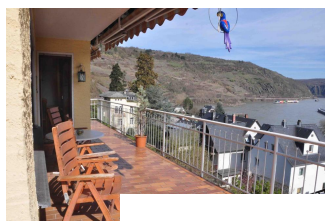

house / short-term rental / Oberwesel

short-term rental house	Rent incl. add. costs 1.615,00 EUR per Month	Living space ca. 200,00 qm	Number of rooms 7,0	Available from 19.10.2019

Other dates

District	
Deposit	3.230,00 EUR
Floor	
Available until	Open-ended
Minimum rental length	90 days
Smoking / Nonsmoker	Non-smokers only