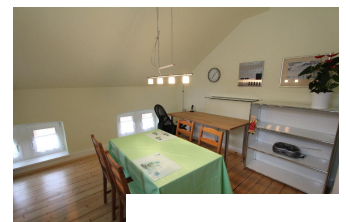

Website synopsis

<http://bonn.homecompany.de/en/object/AG64003>

Description

Print out 14.10.2019