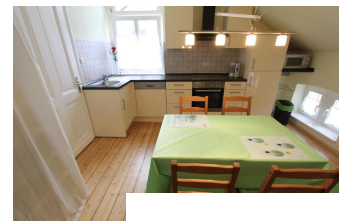

Website synopsis

<http://bonn.homecompany.de/en/object/AG64003>

Description

Print out 14.10.2019