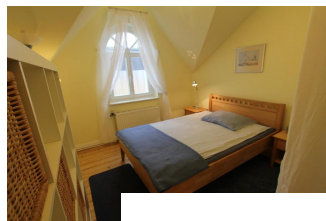

Website synopsis

<http://bonn.homecompany.de/en/object/AG64003>

Description

Print out 14.10.2019